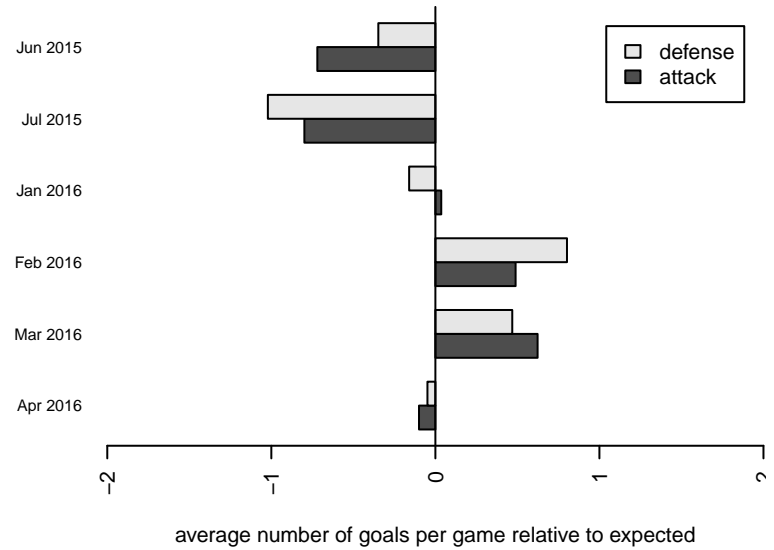

Performance relative to 13 month average