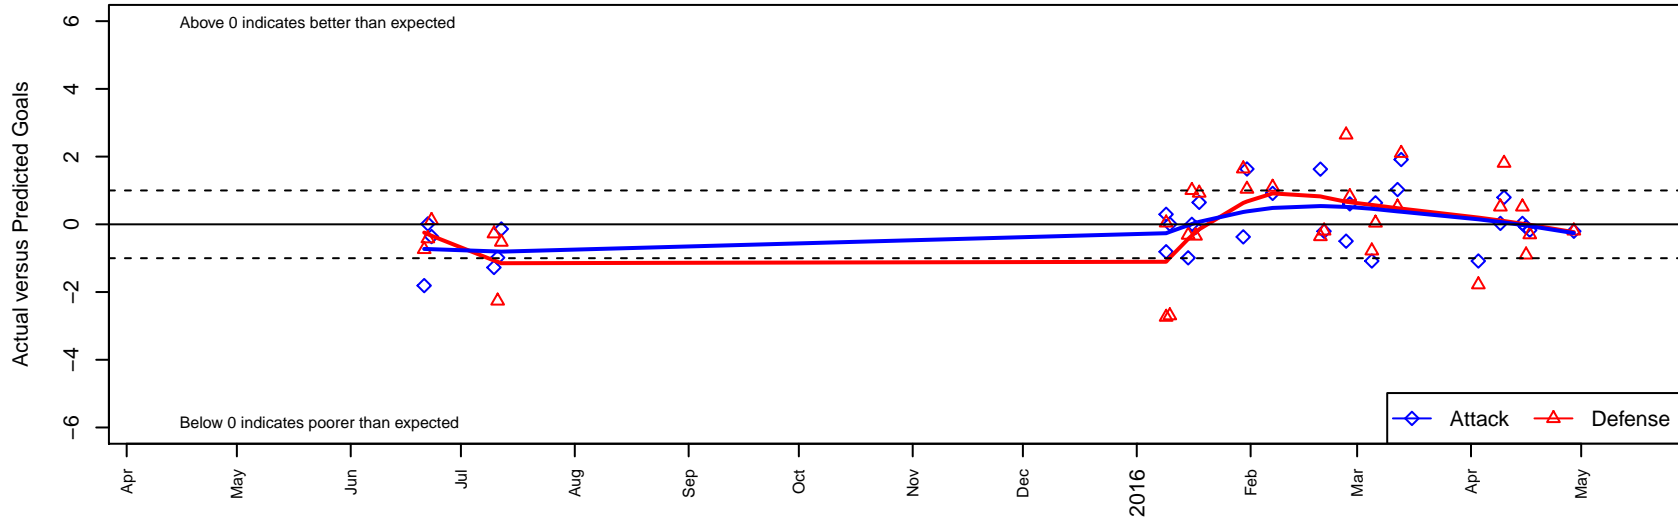

RSA Elite A G99

Rainier Soccer Alliance
 Puyallup, WA
 G99 total strength=1513
 attack=17.81 defense=7.87
 fall league = PSPL WSPL 1 U16

alt names used:
 RSA ELITE G99 DARLING
 RSA ELITE GU16 DARLING (WA)
 RSA ELite- GU16 Darling
 RSA ELite- GU16 Darling
 RSA ELITE GU15 DARLING (WA)
 RSA ELite- GU16 Hanson
 RSA ELITE G99-HANSON (WA)

Venues played:
 2015 US Club Regionals Premier U15
 2015 Nike Crossfire Challenge Gold Group U16
 2015 NWCL U16
 2015 Portland Winter Showcase U16
 2015 PSPL WSPL 1 U16
 2015 WA Cup GU16 Gold/Silver U16

RSA Elite A G99
 Dots are actual minus expected GF (blue circles) and GA (red triangles).
 Blue line is smoothed change in attack strength. Red is smoothed change in defense strength.

**attack and defense variance (black dot)
relative to other teams
and top 10 in region**