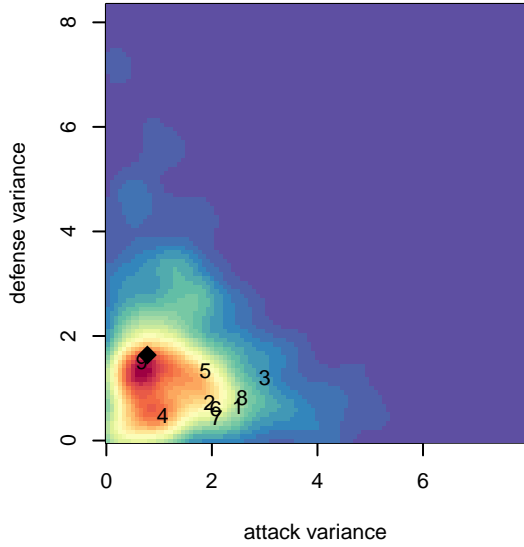

RSA Elite A G99

Rainier Soccer Alliance
 Puyallup, WA
 G99 total strength=1513
 attack=17.81 defense=7.87
 fall league = PSPL WSPL 1 U16

alt names used:
 RSA ELITE G99 DARLING
 RSA ELITE GU16 DARLING (WA)
 RSA ELite- GU16 Darling
 RSA ELite- GU16 Darling
 RSA ELITE GU15 DARLING (WA)
 RSA ELite- GU16 Hanson
 RSA ELITE G99-HANSON (WA)

RSA Elite A G99
 Dots are actual minus expected GF (blue circles) and GA (red triangles).
 Blue line is smoothed change in attack strength. Red is smoothed change in defense strength.

**attack and defense variance (black dot)
relative to other teams
and top 10 in region**