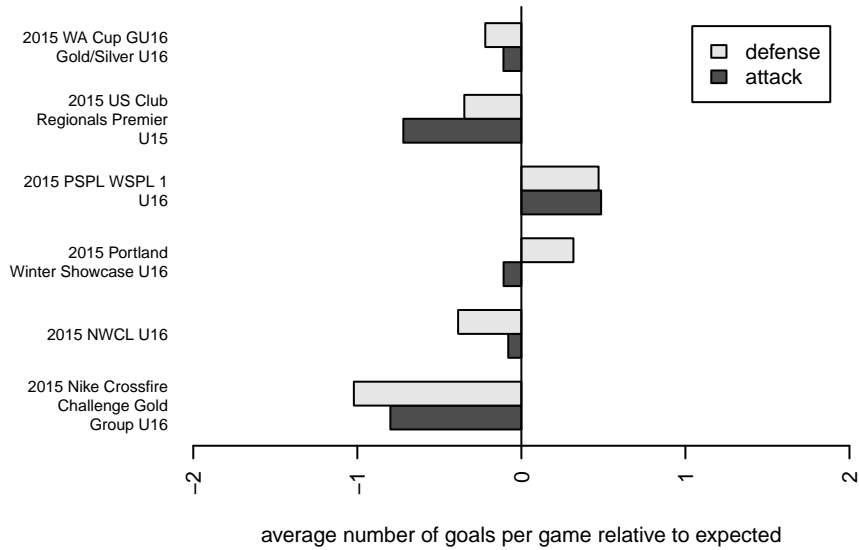

Performance relative to 13 month average