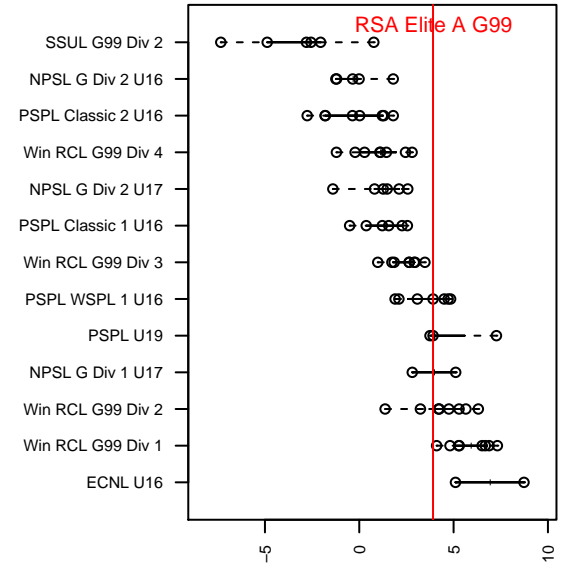

**attack and defense rating
relative to others at age
and all opponents in last 13 months**